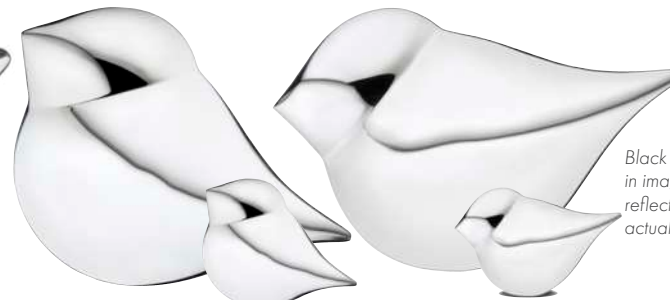

WINGS OF HOPE (brass)

A:21.6cm K:7.6 M:12cm (high)

"She always called me her little butterfly"

LoveBird Midnight
AULK550

LoveBird Bronze
AULK551

Soul Bird Male
AULA560 - AULK560

Soul Bird Female
AULA561 - AULK561