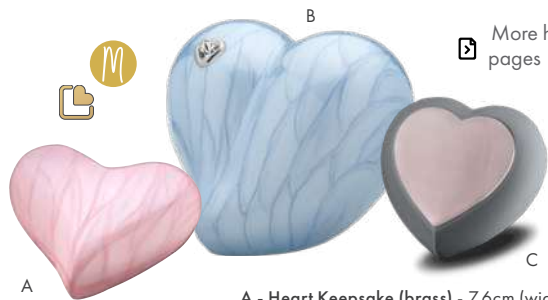

More hearts pages 14-15

A - Heart Keepsake (brass) - 7.6cm (wide)
Pink AULH667 - (Blue AULH668 - Pearl AULH669)
B - LoveHeart (brass with crystal) - 12.7cm (high)
Blue AULC1002 - (Pink AULC1001 - Pearl AULC1003)
C - Drop Heart RoseGold (stainless steel and alloy)
4.6cm (high) **French Grey/Brushed** AULH584