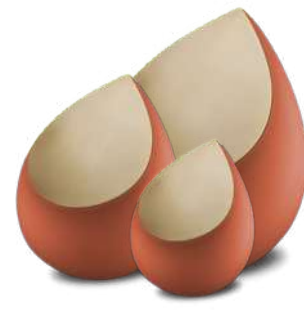

Drop Terracotta / Brushed Gold
AULM587 - AULA587 - AULK587