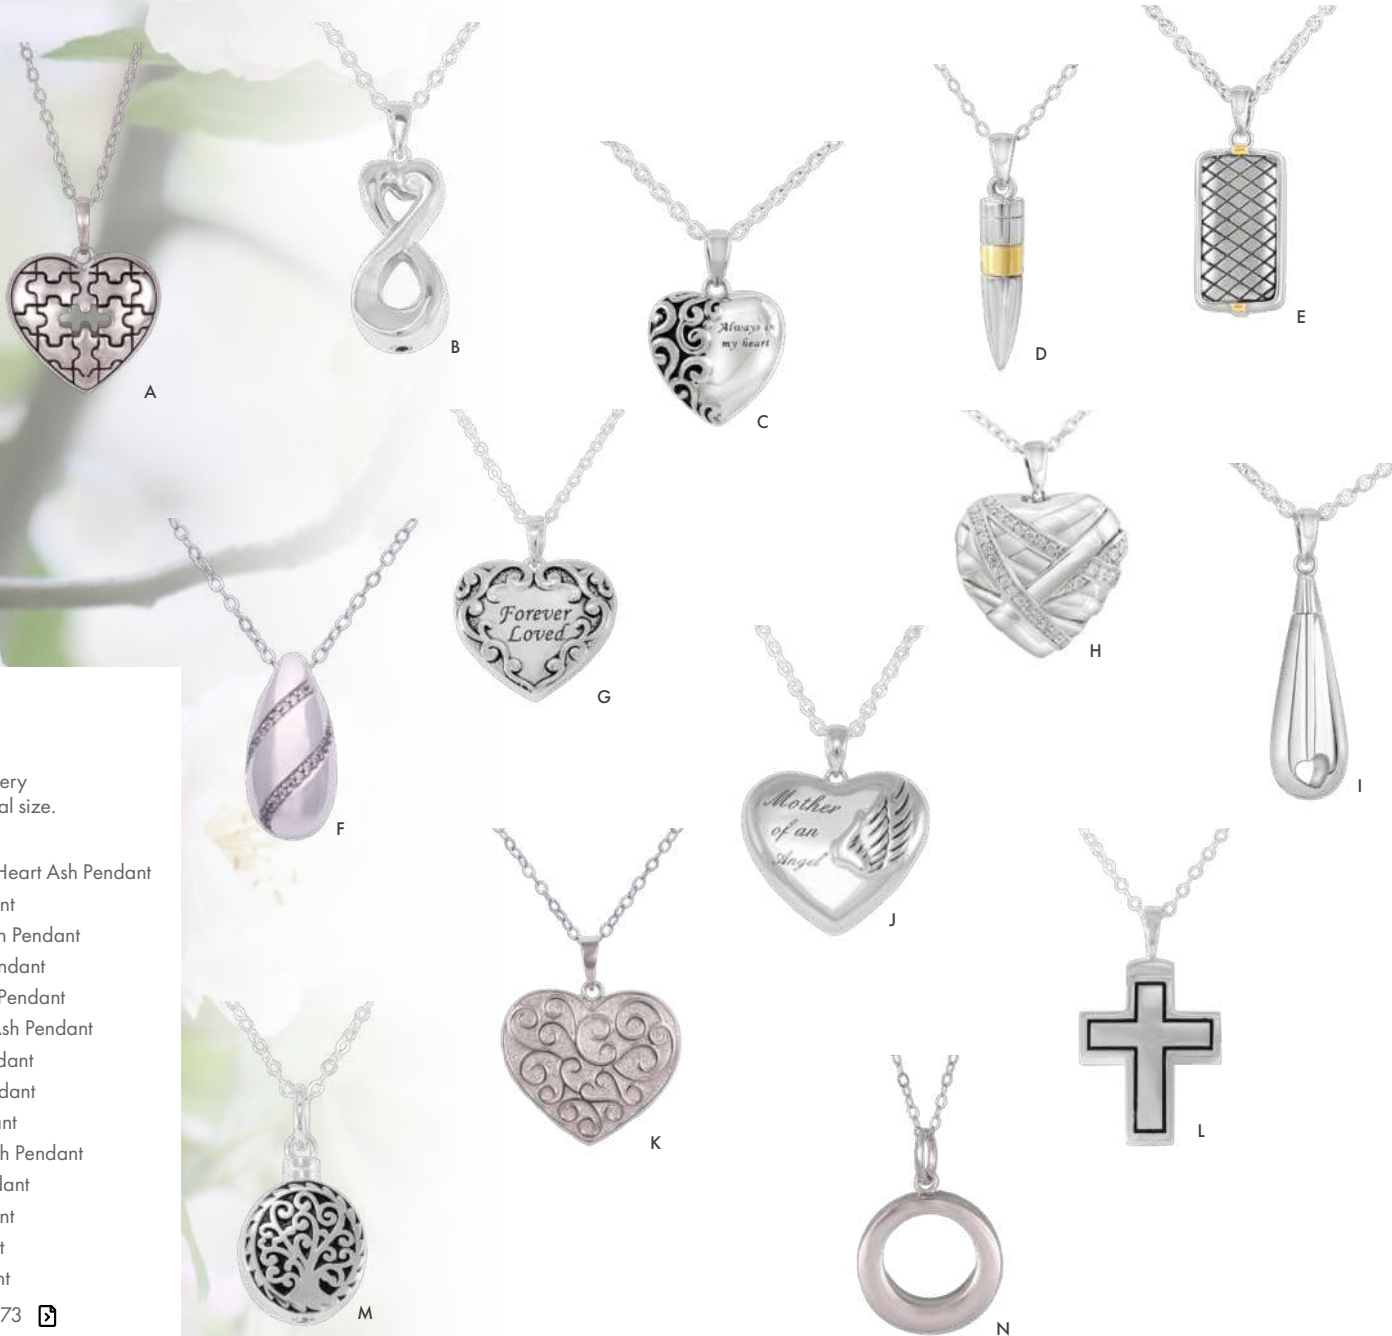

Sterling Silver

By their design the pieces shown hold only a very nominal amount of cremains. Not shown actual size.

Chain may vary.

- A AUN2850 Missing a Piece of my Heart Ash Pendant
- B AUN3745 Infinite Love Ash Pendant
- C AUN4333 Always in my Heart Ash Pendant
- D AUN30197 Two Tone Bullet Ash Pendant
- E AUN5529 Woven Rectangle Ash Pendant
- F AUN9424 Tear (Cubic Zirconia) Ash Pendant
- G AUN9659 Forever Loved Ash Pendant
- H AUN9426 Healing Heart Ash Pendant
- I AUN3610 Tear of Love Ash Pendant
- J AUN10125 Mother of An Angel Ash Pendant
- K AUN19273 Filigree Heart Ash Pendant
- L AUN2723 Large Cross Ash Pendant
- M AUN7742 Tree of Life Ash Pendant
- N AUN2840 Plain Circle Ash Pendant

Long chain available for purchase - see page 73