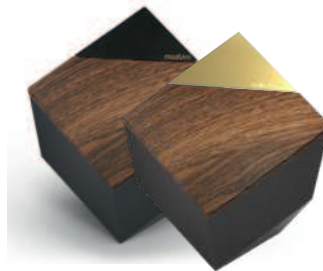

PREMIUM Wood Print: AUMUMP5
LUX TOP: AUMUMPL5