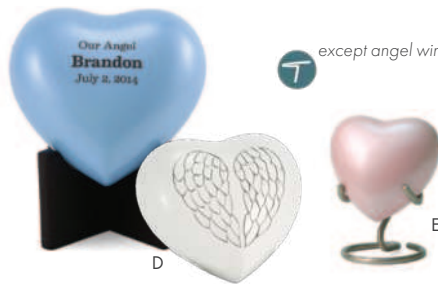

A - Heart Keepsake (brass) - 7.6cm (wide)
Pink AULH667 - (Blue AULH668 - Pearl AULH669)
B - LoveHeart (brass with crystal) - 12.7cm (high)
Blue AULC1002 - (Pink AULC1001 - Pearl AULC1003)
C - Drop Heart RoseGold (stainless steel and alloy)
4.6cm (high) **French Grey/Brushed** AULH584

except angel wings

D - Arielle Heart Keepsakes - (brass) 5.8x11.4x11.4cm
Pearl Blue AU2790H - Pearl Angel Wings AU2794H
(Pearl White AU2792H - Pearl Pink AU2791H)

E - Satori Heart (brass) - 7.4x6.9cm
Pink Pearl AU5262H
(Satori Ocean AU5260H - Pearl AU5261H)

Stands sold separately - see pages 14-15.