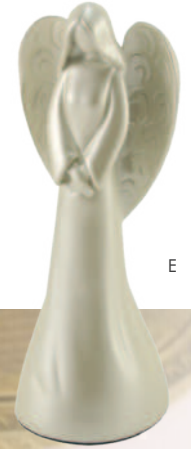

C - Teddy Bear (brass) Petite:10.9x8.6cm Keepsake:4.3x6cm **bag incl**

Pink AU2660P Blue AU2661P White (keepsake) AU2659K

D - Satori Keepsake 6.6x5.1cm

Pearl AU5261K - Pink Pearl AU5262K Ocean AU5260K

E - Angelina Keepsake Pearl 23.6x9.1cm AUC306