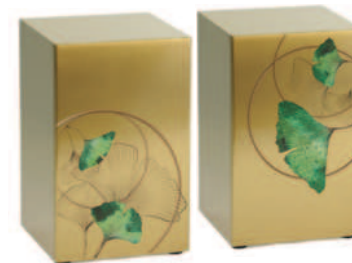

Ginkgo Bronze
AU100316 - AU100317